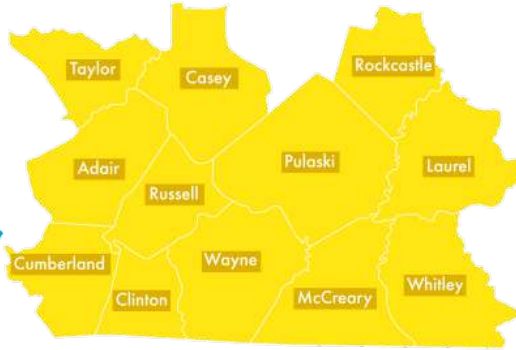

CUMBERLANDS